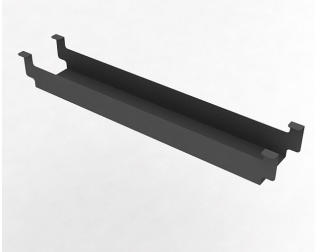

Power & Data Option

Underneath desk

Surface module

Above desk service module

Cable Management

Wire Tray

Flexible
Cable
Riser

Aluminium
Soft Closing
Flap

Woodgrain
Trapdoor with
Brush

Grommet

Accessories/storages

Bag Hook (desktop)
H69 x W30 x D24

Whiteboard (Screen)
H300 x W400 x D100

Mini Tower (on floor)
H600 x W500 x D200
Suitable to store bag/shoes

Technology