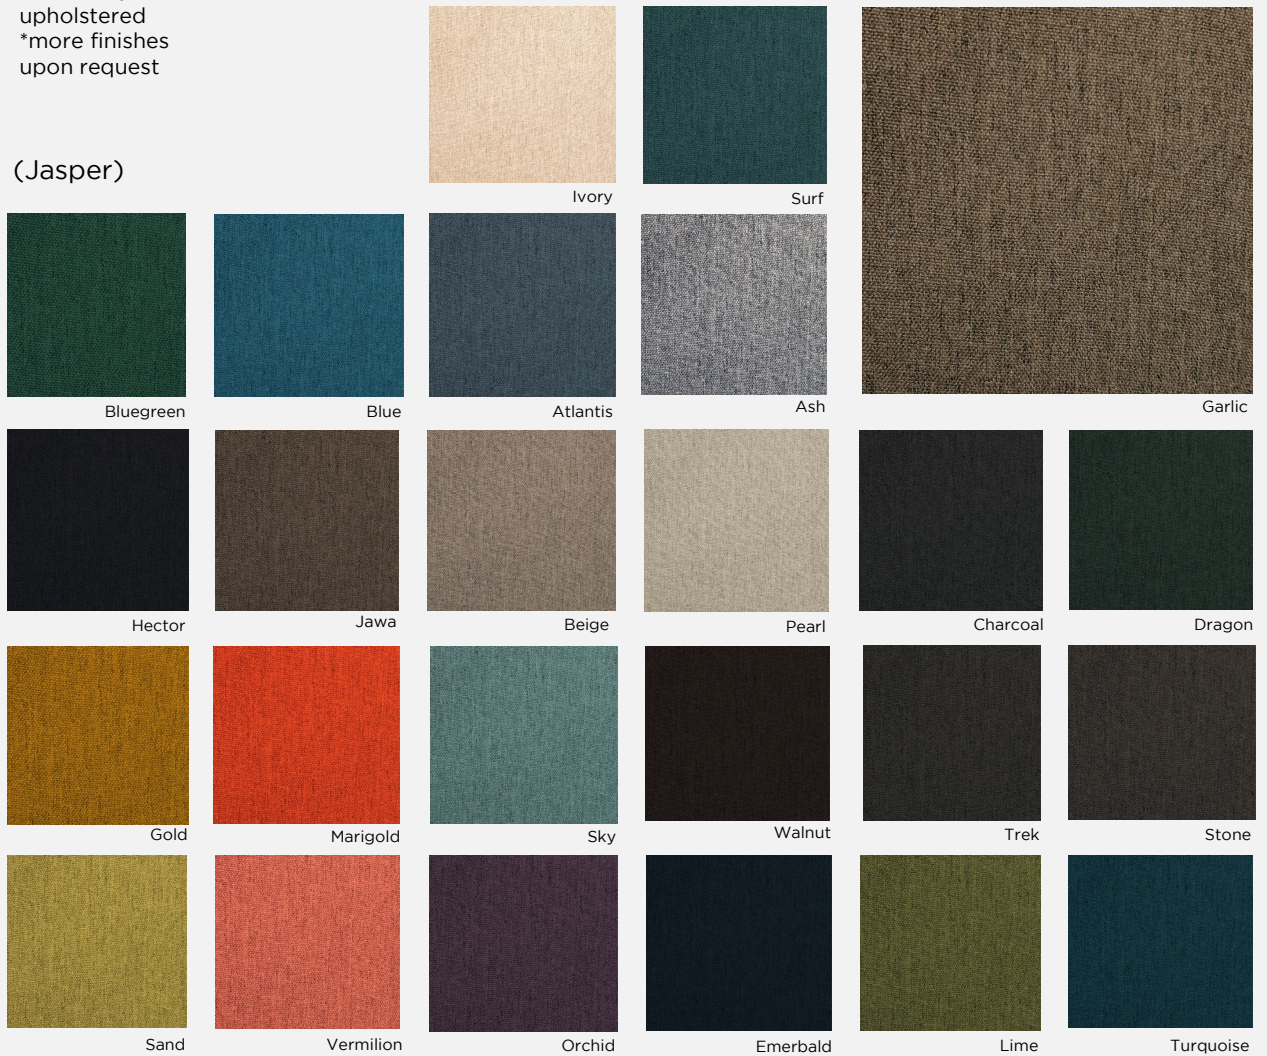

(Jasper)

Please request sample for actual colour

Please accept actual colors may vary. This is due to computer monitors displaying colors. We try extremely hard to ensure our photos are as life-like as possible, but please understand the actual color may vary slightly from your monitor.

BEECH-201

ACCENT-ASH

CHESTER-OAK

ARTISAN-WALNUT

Please accept actual colors may vary. This is due to computer monitors displaying colors. We try extremely hard to ensure our photos are as life-like as possible, but please understand the actual color may vary slightly from your monitor.