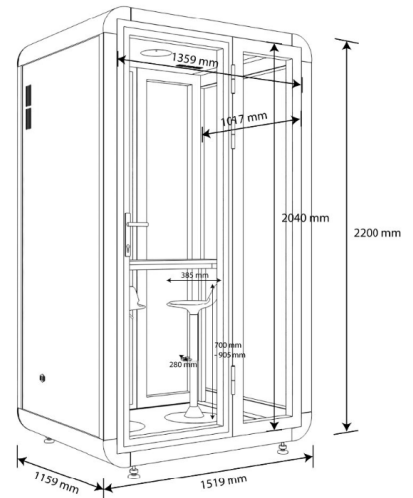

Specification;

Dimension : 1519L x 1159W x 2200H

External Finishing: Aerospace Grade Aluminium Powder Finish Door Frame and Cavity Structure Composite Material Acoustic with Metal Sheet Powder Coating.

Floor: Fiber Nylon Carpet 10 mm Thickness (Black Standard)

Glass Door: Frameless Hollow Glass Door With Aluminium Alloy Black Oxidation Handle

Glass: 5mm + 5mm Thickness Double Tempered Glass

Power Socket : 1 Power Outlet & 1 USB

(Type A & Type C - A.H.Meyer)

Lighting : LED 4000k LED Light Source

Ventilation Fan : UL Certificate Fan x 1

Cable Source : 1500mm Length Cable with 13A Plug (UK)

4 Person Silence Booth

Specification;

Dimension : 2201L x 1559W x 2200H

External Finishing: Aerospace Grade Aluminium Powder Finish Door Frame and Cavity Structure Composite Material Acoustic with Metal Sheet Powder Coating.

Floor: Fiber Nylon Carpet 10 mm Thickness (Black Standard)

Glass Door: Frameless Hollow Glass Door With Aluminium Alloy Black Oxidation Handle

Glass: 5mm + 5mm Thickness Double Tempered Glass

Power Socket : 1 Power Outlet & 1 USB