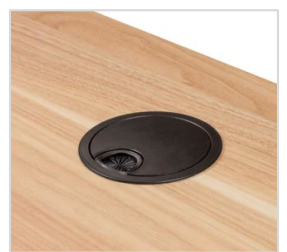

Power & Data Option

Underneath desk

Surface module

Above desk service module

Cable Management

Wire Tray

Flexible
Cable
Riser

Aluminium
Soft Closing
Flap

Woodgrain
Trapdoor with
Brush

Grommet

Accessories/storages

Bag Hook (desktop)
H69 x W30 x D24

Whiteboard (Screen)
H300 x W400 x D100

Mini Tower (on floor)
H600 x W500 x D200
Suitable to store bag/shoes

Technology