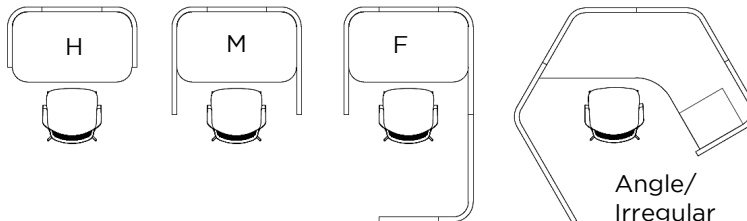

Spod.

SINGLE & PRIVATE

don't lose focus

Spod is the architectural elements within the open space providing comfortable special place. It's brings pleasing to the office making it feel homely. Design for focus work for the people who are energetic with it own workaholic, balance ethic and skill.

Features;

- Integrated power/data
- Standard 25mm thk worktop mfc/hpl
- 48mm thk panel (25mm thk range 1)
- Fully upholstered fabric finishes
- Adjustable foot glide.
- Vary shape *(upon confirmed layout by client)*

Variation;