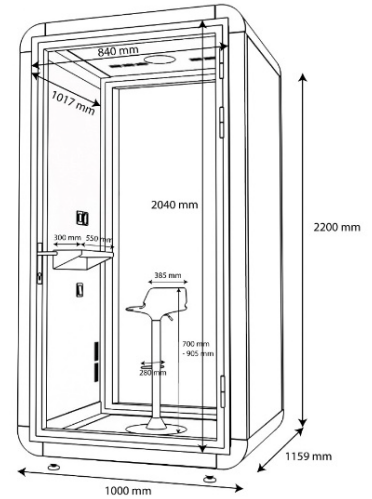

Single Silence Booth

Specification;

Dimension : 1000L x 1159W x 2200H

External Finishing: Aerospace Grade Aluminium Powder Finish Door Frame and Cavity Structure Composite Material Acoustic with Metal Sheet Powder Coating.

Internal Finishing: 12mm Acoustic Panel

Floor: Fiber Nylon Carpet 10 mm Thickness (Black Standard)

Glass Door: Frameless Hollow Glass Door With Aluminium Alloy Black Oxidation Handle

Glass: 5mm + 5mm Thickness Double Tempered Glass

Power Socket : 1 Power Outlet & 1 USB

(Type A & Type C - A.H.Meyer)

Lighting : LED 4000k LED Light Source

Ventilation Fan : UL Certificate Fan x 1

Cable Source : 1500mm Length Cable with 13A Plug (UK)