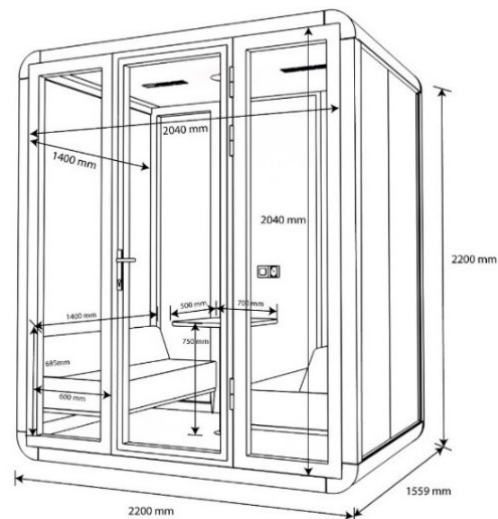

4 Person Silence Booth

Specification;

Dimension : 2201L x 1559W x 2200H

External Finishing: Aerospace Grade Aluminium Powder Finish Door Frame and Cavity Structure Composite Material Acoustic with Metal Sheet Powder Coating.

Floor: Fiber Nylon Carpet 10 mm Thickness (Black Standard)

Glass Door: Frameless Hollow Glass Door With Aluminium Alloy Black Oxidation Handle

Glass: 5mm + 5mm Thickness Double Tempered Glass

Power Socket : 1 Power Outlet & 1 USB

(Type A & Type C - A.H.Meyer)

Lighting : LED 4000k LED Light Source

Ventilation Fan : UL Certificate Fan x 4

Cable Source : 1500mm Length Cable with 13A Plug (UK)